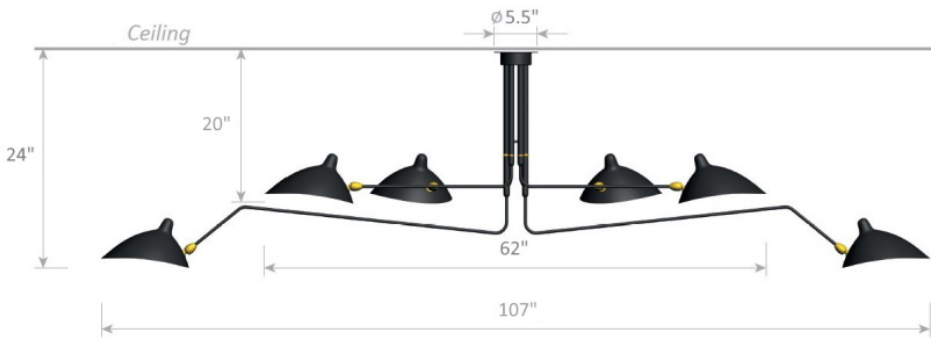

Black & White