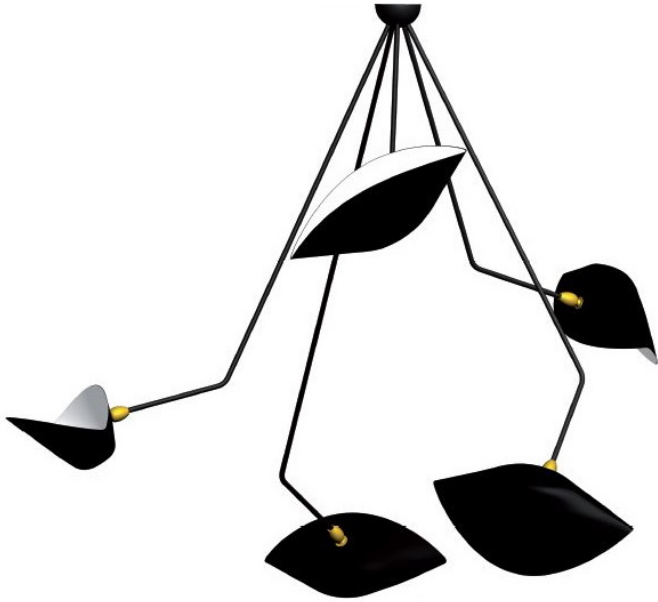

5 Falling Arm Spider Ceiling Lamp

SKU: MCL-SP5F-1200

Guéridon
SergeMouilleUSA

Serge Mouille

A FRENCH ICON

Original Design: 1953
Color: black or white
Materials: steel, brass, brushed aluminum
Watts: 60W max
Voltage: 120V - 60Hz

Indoor use and dry locations only