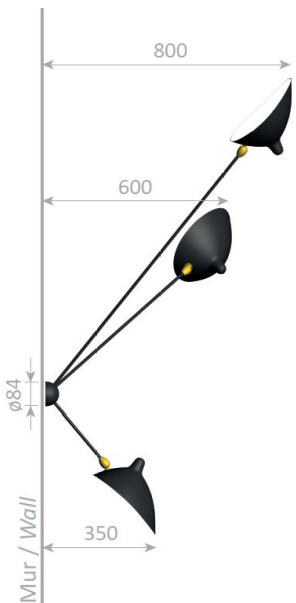

With three stationary arms projecting from the central mount into the room, this lamp becomes a reference point while illuminating the surroundings. Each lamp head tilts and revolves. Arms may be attached in any arrangements on the mount which itself may be mounted in any rotation providing varied lighting possibilities.

Available in white or black with brass fittings.

Serge Mouille

A FRENCH ICON

Original Design: 1955
Color: black or white
Materials: steel, brass, brushed aluminum

Watts: 60W max
Voltage: 120V - 60Hz

Indoor use and dry locations only