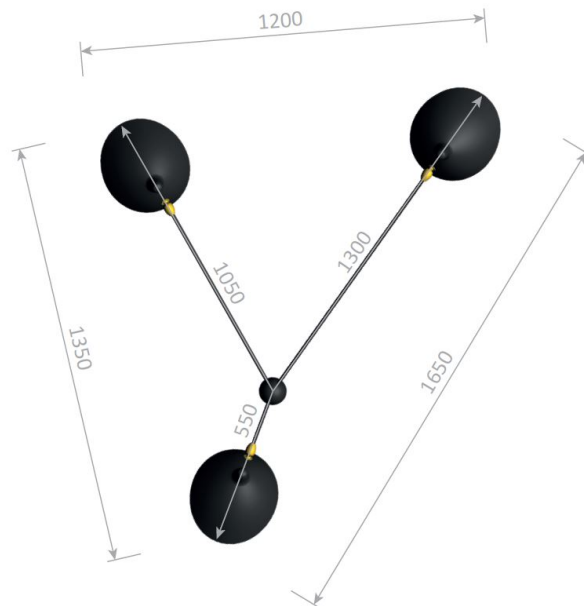

With three stationary arms projecting from the central mount into the room, this lamp becomes a reference point while illuminating the surroundings. Each lamp head tilts and revolves. Arms may be attached in any arrangements on the mount which itself may be mounted in any rotation providing varied lighting possibilities.

Available in white or black with brass fittings.

Serge Mouille

A FRENCH ICON

Original Design: 1955
Color: black or white
Materials: steel, brass, brushed aluminum

Watts: 60W max
Voltage: 120V - 60Hz

Indoor use and dry locations only